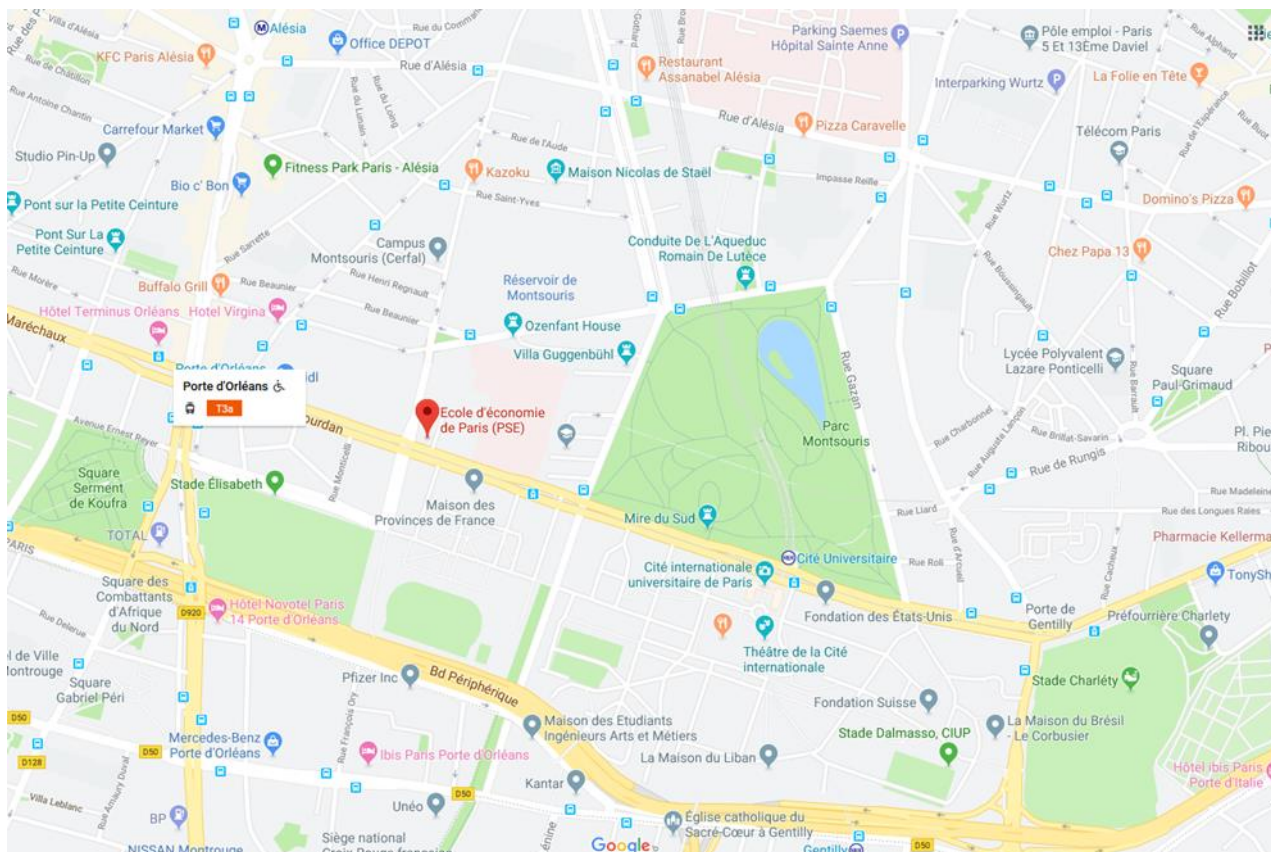

5th GGP User Conference – October 24-25 2019

VENUE

PSE – Paris School of Economics (<https://www.parisschoolofeconomics.eu/en/>)

48 Boulevard Jourdan

75014 Paris

Directions

- Tramway : Montsouris stop, line T3
- Subway : Porte d'Orléans stop, line 4
- Bus : lines 28, 38, 68, 69, 125, 126, 153, 187, 188, 194, 197, 295, 297, 299
- RER (Express regional train network) : line B, Cité Universitaire stop

Details on specific routes

From Roissy Charles de Gaulle airport : take RER B (south direction) to Cité Universitaire (via Paris). You can also use a Car Air France (bus) to Montparnasse, then subway line 4 (south direction) to Porte d'Orléans. Travel duration: 1 hour.

From Orly airport: take an Orlybus bus to Paris, and get out at "Tombe Issoire" (it is the first stop within Paris' confines). Travel duration: 45 min.

From Gare du Nord train station: take RER B (south direction) to Cité Universitaire (via Paris). You can also take subway line 4 (south direction) to Porte d'Orléans. Travel duration: 30 min.

From Gare de Lyon train station: take RER A (west direction, end of the line is Cergy-le-Haut); change at Châtelet Les Halles ; take RER B (south direction) to Cité Universitaire. You can also take subway line 14 (Saint Lazare direction) ; change at Châtelet ; take subway line 4 to Porte d'Orléans. Travel duration : 45 min