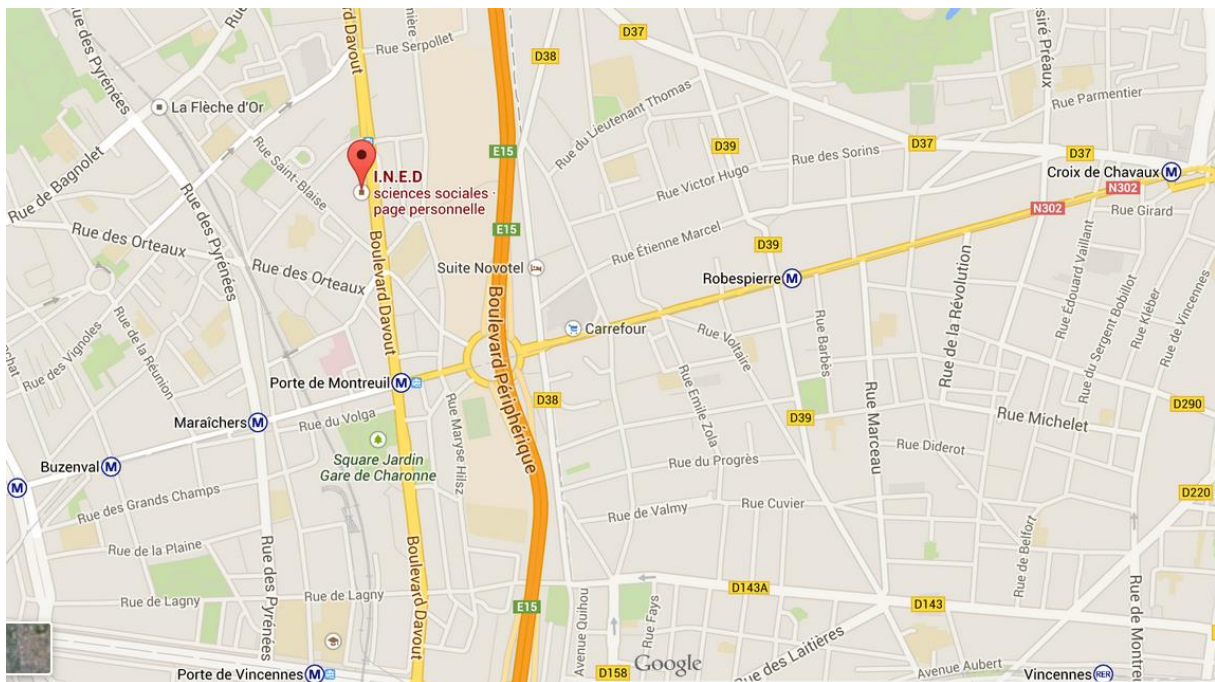

Data Visualization Workshop – 22-23 October 2019

VENUE

INED – Institut national d'études démographiques (<https://www.ined.fr/>)

133 Boulevard Davout

75020 Paris

Directions

By Metro:

Take line 9, in the direction of "Mairie de Montreuil", get off at "Porte de Montreuil". Then walk up on the "Boulevard Davout".

OR

Take line 3, in the direction of "Galliéni", get off at "Porte de Bagnole". Then walk down on the "Boulevard Davout".

By Tramway:

Take the tram T3b, get off at "Marie de Miribel".

From Orly Airport:

Take RER line B, in the direction of "Roissy aéroport Charles de Gaulle/Mitry-Claye", change at "Châtelet-Les halles"; then take RER ligne A, in the direction of "Boissy St-Léger/Marne la Vallée/Chessy" and get off at "Nation".; finally take the metro line 9, in the direction of "Mairie de Montreuil", get off at "Porte de Montreuil" and walk up on the "Boulevard Davout".

From Roissy Charles de Gaulle Airport:

Take RER line B, in the direction of "Robinson / St Rémy-lès-Chevreuse", change at "Châtelet-les Halles" and take RER line A, in the direction of "Boissy St-Léger/Marne la Vallée/Chessy", get off at "Nation". Then take the metro line 9, in the direction of "Mairie de Montreuil", get off at "Porte de Montreuil". Then walk up on the "Boulevard Davout".

Nearby hotels

2 hotels are located 300 meters from INED. We recommend the first one.

1 - Ibis Style Hotels (From 88€/night breakfast included)

36 rue de la Croix Saint-Simon

75020 Paris

Tel : +33(0)1.43.70.53.65